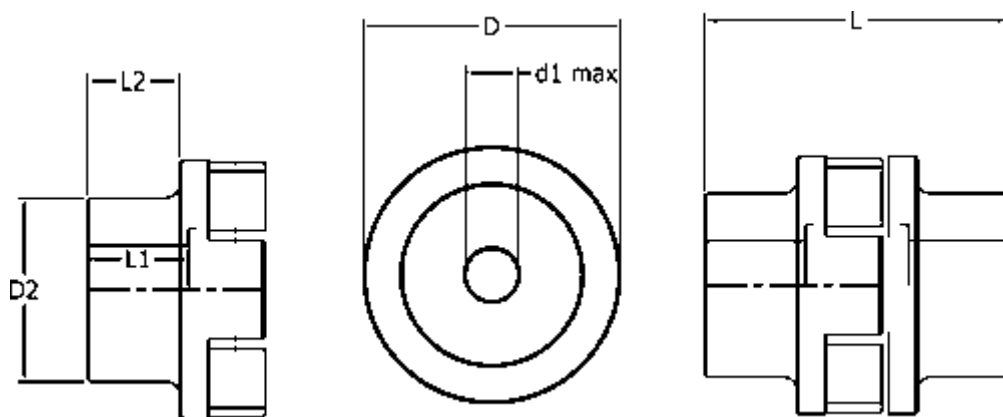

# Data Sheet

Article number: 3302100210

Description: Tschan Hub LST S100 part 210  
Maks. boring 42 mm

## Measures

D	= 105
d1 max	= 42
D2	= 65
L	= 187
L1	= 80.5
L2	= 68.5